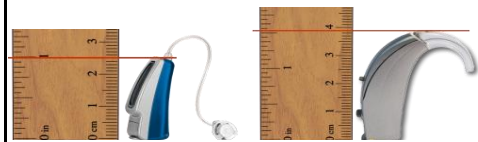

www.gearforears.com

All models are available in corded, cordless and mono versions

mystyle, Moxi Pro

Next

Passport BTE, Power

Quantum Micro

Shift

Shine 675

Tandem 16

Tandem Receiver boot

Unison

Unison 3PD, 6HP

Widex

AIKIA-19

AIKIA-9

AIKIA-m

B2 (Bravo)

BABY440, BB4

CLEAR220 - PA

CLEAR220-9, mind220-9, mind220-19

CLEAR220-m, 220-m-CB, 220-FS

CLEAR330 - PA

CLEAR330-9, mind330-9, mind330-19

CLEAR330-FS

CLEAR330-m, 330-m-CB

CLEAR440 - PA

CLEAR440-9, mind440-9, mind440-19

CLEAR440-m

CLEAR440-m CB, 440-FS

Dream 110

Ear Gear Micro	Ear Gear Mini Curved	Ear Gear Original	Ear Gear FM	Ear Gear Cochlear	Ear Gear Baha
Fits hearing aids: up to 1 inch	Fits hearing aids: 1 to 1.25 inches	Fits hearing aids: 1.25 - 2 inches	Fits hearing aids (FM system): 2 - 3 inches	Fits various Cochlear and Advanced Bionics, Neurelec and Medel Processors: 2 - 3 inches	Fits most models of Bone Conduction Processors, including the Baha Divino, Intenso, and the Oticon Ponto: up to 1.25 inches
up to 2.5 centimeters	2.5 to 3.2 centimeters	3.2 - 5 centimeters	5 - 7.6 centimeters	5 - 7.6 centimeters	up to 3.2 centimeters

Please measure hearing instrument to ensure proper fit

mystyle, Moxi Pro	•				
Next		•			
Passport BTE, Power			•		
Quantum Micro		•			
Shift	•				
Shine 675			•		
Tandem 16			•		
Tandem Receiver boot				•	
Unison		•			
Unison 3PD, 6HP			•		
Widex					
AIKIA-19			•		
AIKIA-9			•		
AIKIA-m		•			
B2 (Bravo)			•		
BABY440, BB4	•				
CLEAR220 - PA	•				
CLEAR220-9, mind220-9, mind220-19			•		
CLEAR220-m, 220-m-CB, 220-FS		•			
CLEAR330 - PA	•				
CLEAR330-9, mind330-9, mind330-19			•		
CLEAR330-FS		•			
CLEAR330-m, 330-m-CB		•			
CLEAR440 - PA	•				
CLEAR440-9, mind440-9, mind440-19			•		
CLEAR440-m			•		
CLEAR440-m CB, 440-FS		•			
Dream 110			•