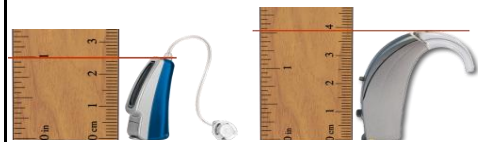

www.gearforears.com

All models are available in corded, cordless and mono versions

	Ear Gear Micro	Ear Gear Mini Curved	Ear Gear Original	Ear Gear FM	Ear Gear Cochlear	Ear Gear Baha
Fits hearing aids:	up to 1 inch	1 to 1.25 inches	1.25 - 2 inches	2 - 3 inches	2 - 3 inches	up to 1.25 inches
Fits hearing aids:	up to 2.5 centimeters	2.5 to 3.2 centimeters	3.2 - 5 centimeters	5 - 7.6 centimeters	5 - 7.6 centimeters	up to 3.2 centimeters
Please measure hearing instrument to ensure proper fit						
Ambra SP			●			
Audeo S Smart, Q		●				
Audeo S, S Mini, IX		●				
Audeo YES	●					
Bolero Q		●				
Cassia M H2O		●				
Cassia microP		●				
Cassia miroM		●				
Cassia Petite		●				
Cassia SP			●			
Certena Art micro Petite, micro	●					
Certena M, P		●				
Certena SP			●			
CROS		●				
Dalia		●				
Eleva		●				
Eleva			●			
Exelia		●				
Exelia Art M			●			
Exelia M			●			
Extra 211 AZ			●			
eXtra 311			●			
Future		●				
iSense Micro		●				
Junior, IX UP, VSP			●			
Max 311			●			
Microsavia Art		●				
Milo Plus Micro	●					
Milo Plus SP		●