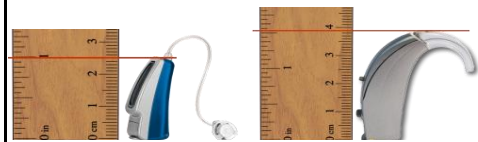

www.gearforears.com

All models are available in corded, cordless and mono versions

	Ear Gear Micro	Ear Gear Mini Curved	Ear Gear Original	Ear Gear FM	Ear Gear Cochlear	Ear Gear Baha
Fits hearing aids:	up to 1 inch	1 to 1.25 inches	1.25 - 2 inches	2 - 3 inches	2 - 3 inches	up to 1.25 inches
Fits hearing aids:	up to 2.5 centimeters	2.5 to 3.2 centimeters	3.2 - 5 centimeters	5 - 7.6 centimeters	5 - 7.6 centimeters	up to 3.2 centimeters
Please measure hearing instrument to ensure proper fit						
Energia			●			
ESP		●				
Nano-Premére	●					
Omega		●				
NuEar						
Imagine		●				
Look		●				
Rhapsody 200			●			
Oticon						
Acto		●				
Acto Pro		●				
Acto Rite		●				
Adapto			●			
Agil		●				
Agil Mini Rite		●				
Alta		●				
Amigo Star		●				
Amigo FM			●			
Atlas			●			
BTE 13		●				
Chili SP-5			●			
Classic 380			●			
Delta	●					
Digilife			●			
Dual		●				
Epoq		●