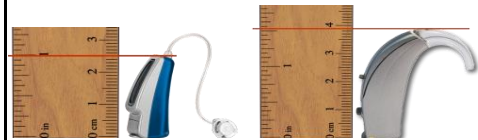

www.gearforears.com

All models are available in corded, cordless and mono versions

	Ear Gear Micro	Ear Gear Mini Curved	Ear Gear Original	Ear Gear FM	Ear Gear Cochlear	Ear Gear Baha
Fits hearing aids:	up to 1 inch	1 to 1.25 inches	1.25 - 2 inches	2 - 3 inches	2 - 3 inches	up to 1.25 inches
Fits hearing aids:	up to 2.5 centimeters	2.5 to 3.2 centimeters	3.2 - 5 centimeters	5 - 7.6 centimeters	5 - 7.6 centimeters	up to 3.2 centimeters
Please measure hearing instrument to ensure proper fit						
Explorer			•			
Hero		•				
Infinity Pro, SP			•			
Intuis Dir, SP Dir			•			
Intuis Life, S Dir		•				
Life		•				
Lotus			•			
Motion P, 500			•			
Motion S		•				
Motion XCEL P			•			
Motion XCEL SX		•				
Nitro			•			
Orion		•				
Prisma 2K		•				
Pure 301, 701, Carat		•				
Sirion		•				
Triano			•			
Sonic Inovations						
AVR			•			
Bliss		•				
Endura			•			
Flip		•				
Ion	•					
Pep		•				
Touch	•					
Velocity		•				
Starkey