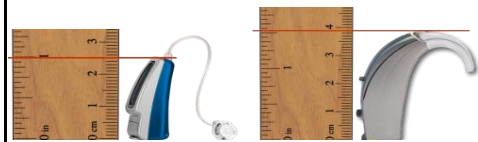

www.gearforears.com

All models are available in corded, cordless and mono versions

	Ear Gear Micro	Ear Gear Mini Curved	Ear Gear Original	Ear Gear FM	Ear Gear Cochlear	Ear Gear Baha
Fits hearing aids:	up to 1 inch	1 to 1.25 inches	1.25 - 2 inches	2 - 3 inches	2 - 3 inches	up to 1.25 inches
Fits hearing aids:	up to 2.5 centimeters	2.5 to 3.2 centimeters	3.2 - 5 centimeters	5 - 7.6 centimeters	5 - 7.6 centimeters	up to 3.2 centimeters
Please measure hearing instrument to ensure proper fit						
3 Series RIC		•				
3 Series BTE		•				
Davinci PSP CE			•			
Destiny			•			
S Series iQ, 5			•			
Wi Series RIC		•				
X Series RIC	•					
X Series RIC		•				
X Series Power plus		•				
Xino Ric	•					
Zon		•				
Trans Ear						
Trans Ear		•				
Unitron						
360			•			
Breeze		•				
Conversa NT				•		
Cros		•				
Element 8,		•				
Indigo Moxi		•				
Latitude BTE 16/8			•			
Latitude 16		•				
Latitude Moxi 3G		•				
Max			•			
Moda, Moda II		•				
Moxi YUU		•				
Moxi, Moxi 13, Moxi 3D		•