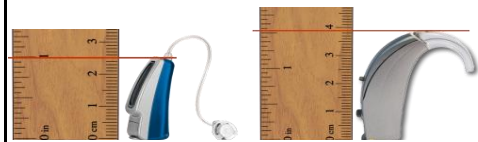

www.gearforears.com

All models are available in corded, cordless and mono versions

						
	Ear Gear Micro	Ear Gear Mini Curved	Ear Gear Original	Ear Gear FM	Ear Gear Cochlear	Ear Gear Baha
Fits hearing aids:	up to 1 inch	1 to 1.25 inches	1.25 - 2 inches	2 - 3 inches	2 - 3 inches	up to 1.25 inches
Fits hearing aids:	up to 2.5 centimeters	2.5 to 3.2 centimeters	3.2 - 5 centimeters	5 - 7.6 centimeters	5 - 7.6 centimeters	up to 3.2 centimeters
<b>Please measure hearing instrument to ensure proper fit</b>						
Energia			●			
ESP		●				
Nano-Premére	●					
Omega		●				
<b>NuEar</b>						
Imagine		●				
Look		●				
Rhapsody 200			●			
<b>Oticon</b>						
Acto		●				
Acto Pro		●				
Acto Rite		●				
Adapto			●			
Agil		●				
Agil Mini Rite		●				
Alta		●				
Amigo Star		●				
Amigo FM			●			
Atlas			●			
BTE 13		●				
Chili SP-5			●			
Classic 380			●			
Delta	●					
Digilife			●			
Dual		●				
Epoq		●				

www.gearforears.com

All models are available in corded, cordless and mono versions

						
	Ear Gear Micro	Ear Gear Mini Curved	Ear Gear Original	Ear Gear FM	Ear Gear Cochlear	Ear Gear Baha
Fits hearing aids:	up to 1 inch	1 to 1.25 inches	1.25 - 2 inches	2 - 3 inches	2 - 3 inches	up to 1.25 inches
Fits hearing aids:	up to 2.5 centimeters	2.5 to 3.2 centimeters	3.2 - 5 centimeters	5 - 7.6 centimeters	5 - 7.6 centimeters	up to 3.2 centimeters
<b>Please measure hearing instrument to ensure proper fit</b>						
Ergo			•			
Gaia			•			
Get		•				
Go Pro			•			
Hit		•				
Ino		•				
Intiga		•				
Mini Rite		•				
Nera		•				
Ponto						•
Ria		•				
Safari 312, 13 Power		•				
Safari with AP900, Super Power			•			
Safran			•			
Sensi		•				
Sumo				•		
Swift			•			
Syncro			•			
Tego			•			
Tego Pro			•			
Vigo		•				
Vigo Pro		•				
<b>Phonak</b>						
Ambra M H2O		•				
Ambra microM,		•				
Ambra MicroP			•			
Ambra Petite		•				