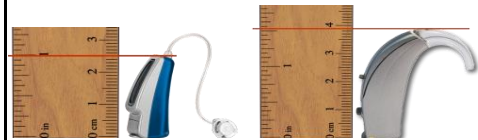

www.gearforears.com

All models are available in corded, cordless and mono versions

	Ear Gear Micro	Ear Gear Mini Curved	Ear Gear Original	Ear Gear FM	Ear Gear Cochlear	Ear Gear Baha
Fits hearing aids:				Fits hearing aids (FM system):	Fits various Cochlear and Advanced Bionics, Neurelec and Medel Processors:	Fits most models of Bone Conduction Processors, including the Baha Divino, Intenso, and the Oticon Ponto:
	up to 1 inch	1 to 1.25 inches	1.25 - 2 inches	2 - 3 inches	2 - 3 inches	up to 1.25 inches
	up to 2.5 centimeters	2.5 to 3.2 centimeters	3.2 - 5 centimeters	5 - 7.6 centimeters	5 - 7.6 centimeters	up to 3.2 centimeters
Please measure hearing instrument to ensure proper fit						
Ear Technology						
Clik		●				
Hansaton						
X-Micro	●					
X-Mini		●				
Mini		●				
Slim		●				
Power			●			
Health Inovations						
hi BTE Mini		●				
hi BTE		●				
Intele-Hear						
Alpha	●					
Energia			●			
ESP		●				
Omega		●				
Nano Premere	●					
Premere		●				
Verso		●				
Kirkland						
Signature 5.0			●			
Liberty