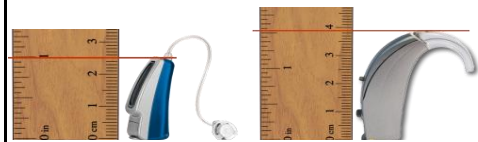

www.gearforears.com

All models are available in corded, cordless and mono versions

	Ear Gear Micro	Ear Gear Mini Curved	Ear Gear Original	Ear Gear FM	Ear Gear Cochlear	Ear Gear Baha
Fits hearing aids:	up to 1 inch	1 to 1.25 inches	1.25 - 2 inches	2 - 3 inches	2 - 3 inches	up to 1.25 inches
Fits hearing aids:	up to 2.5 centimeters	2.5 to 3.2 centimeters	3.2 - 5 centimeters	5 - 7.6 centimeters	5 - 7.6 centimeters	up to 3.2 centimeters
Please measure hearing instrument to ensure proper fit						
Dream 220		•				
Dream 330		•				
Dream 440	•					
FLASH-19			•			
FLASH-9			•			
FLASH-<i>m</i>		•				
INTEO-19			•			
INTEO-9			•			
Inteo-<i>m</i>		•				
M Series 1.5"			•			
Menu ME-<i>m</i>		•				
Menu Me-9			•			
Menu Me-19			•			
Mind 220, 330			•			
Mind 440		•				
Passion 105		•				
Passion105, 110, 115	•					
Passion440	•					
REAL-19			•			
REAL-9			•			
REAL-<i>m</i>		•				
SCOLA FM				•		
Senso C8			•			
Senso Diva			•			
Senso Vita			•			
Super 440		•				
Super 220		•